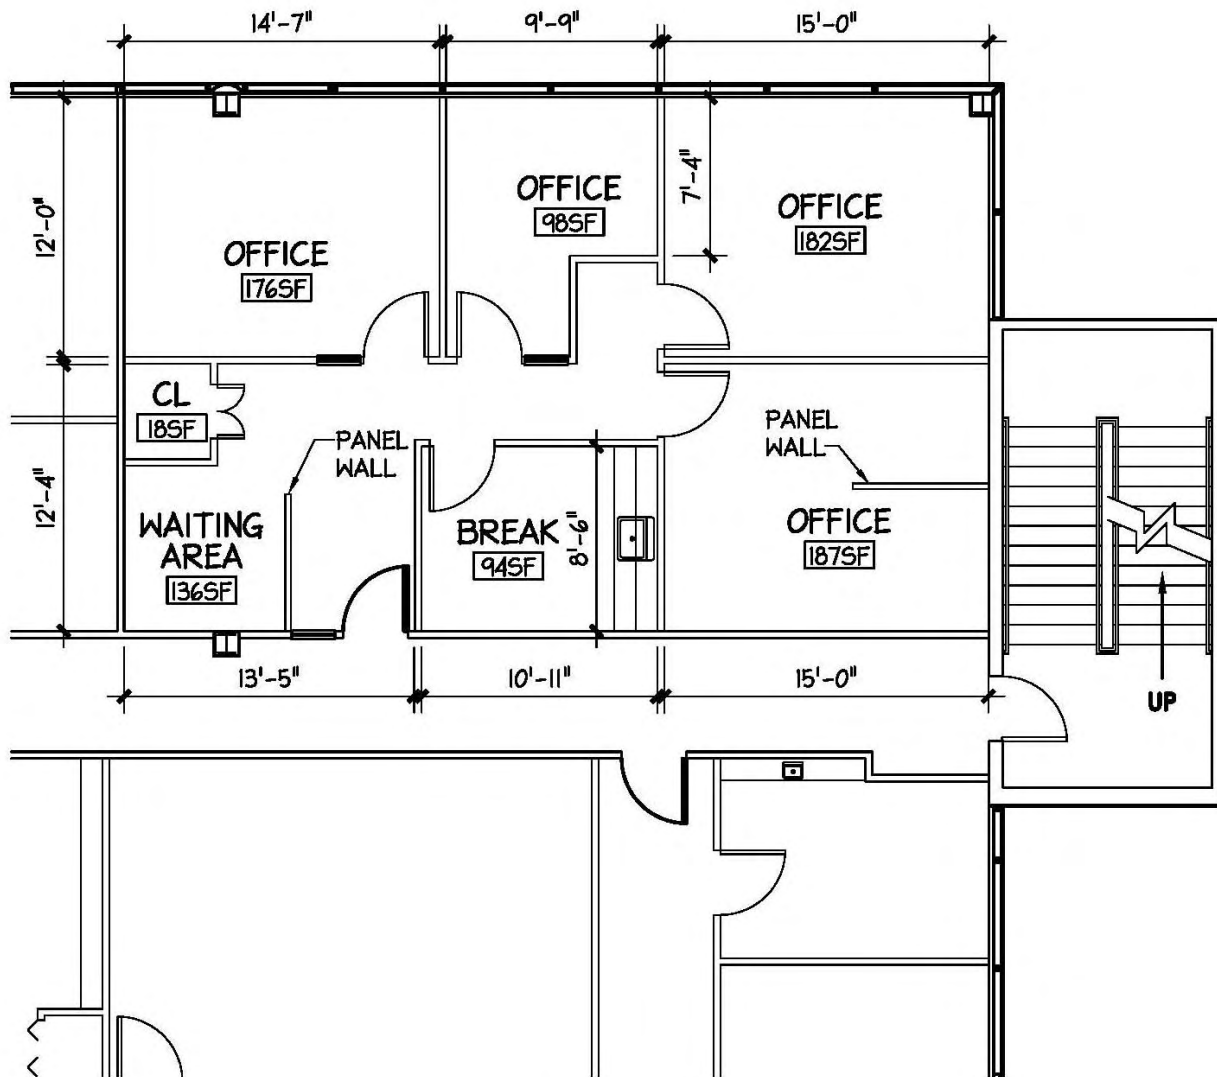

# WASHINGTON PARK

33801 - 1st Way South  
Federal Way, WA

Suite 271 — 1,236 Square Feet

**Denise Davis**

253.779.2423

ddavis@neilwalter.com

**Mike Norman**

253.779.2404